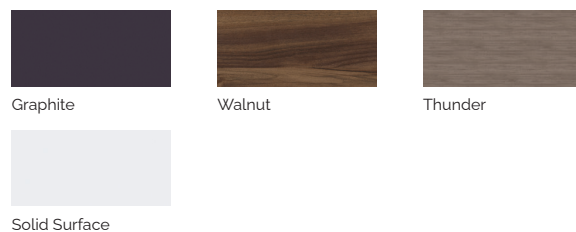

5 colors

5 massages

SHELL FINISHES (ACRYLIC COLORS)

FURNITURE FINISHES (OUTDOOR CABINET)

EXCLUSIVE LINE

EN

AQUAVIA SPA

TECHNICAL SPECIFICATIONS