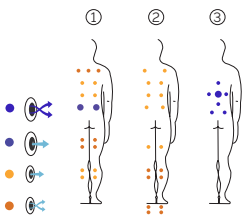

Touch PRO

The perfect retreat for couples: ideal dimensions.

CODE 77261

Ideal for 3 people

3 different positions

2 loungers

1 seat

Measures: 216 x 166 x 74 cm

Water volume: 780 litres

Weight: Empty 229 kg / Full 1,009 kg

5 colours

5 types of massage